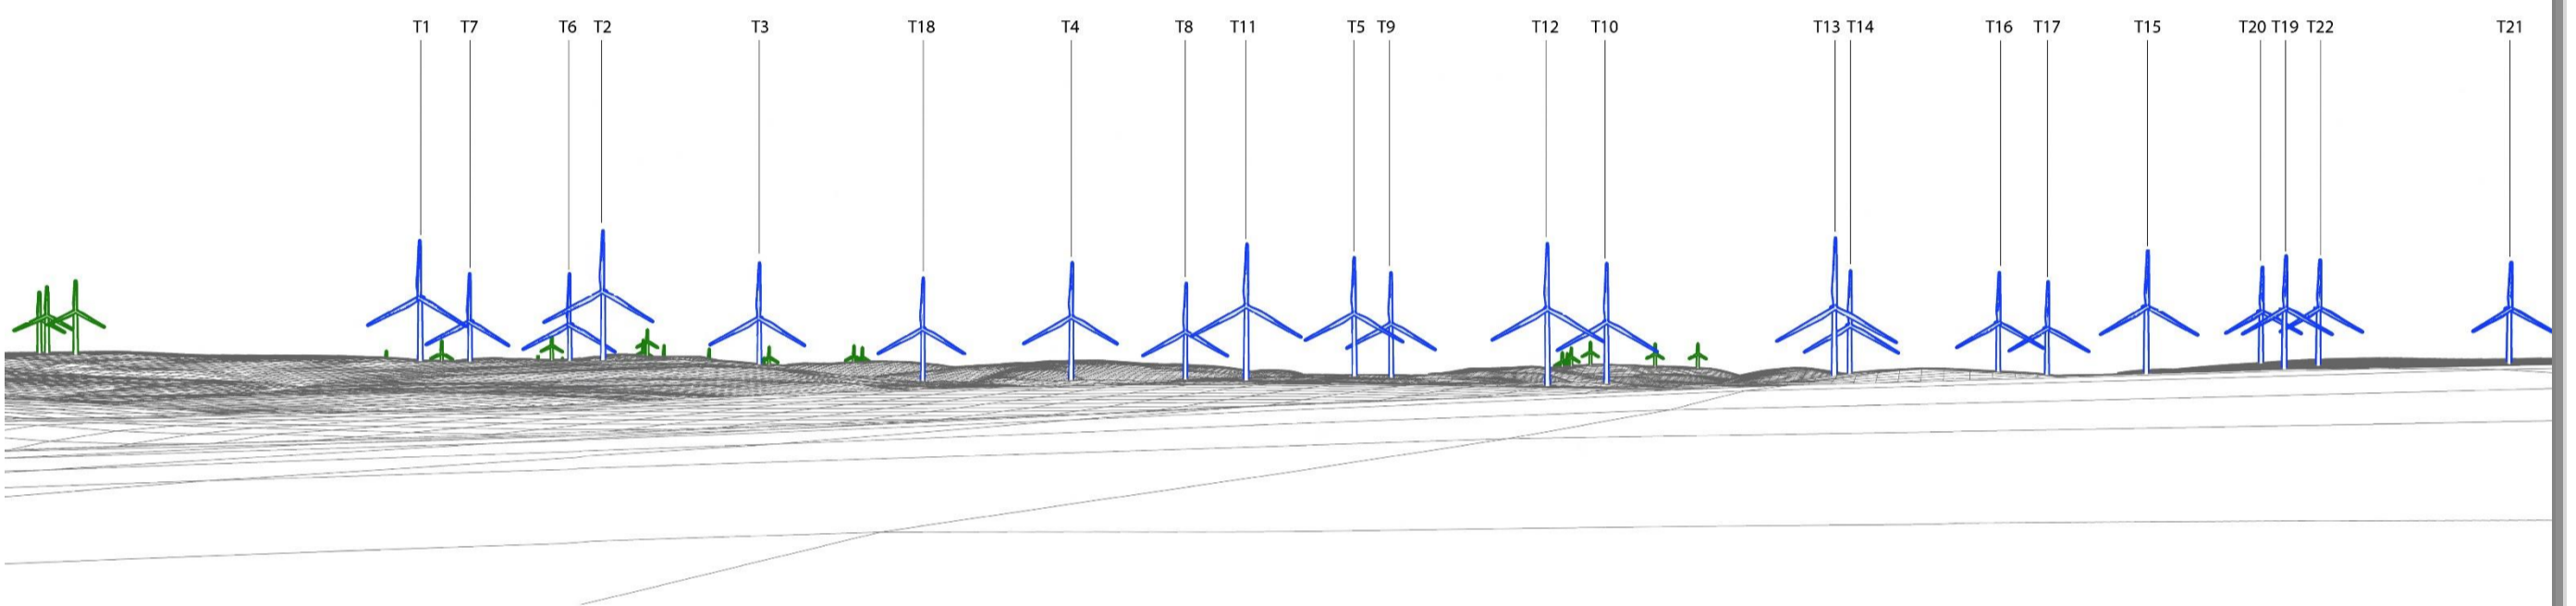

Existing View

Wireline

Photomontage of Proposal

SOLWAYBANK EXTENSION
WIND FARM

VIEWPOINT 4
MILLTOWN