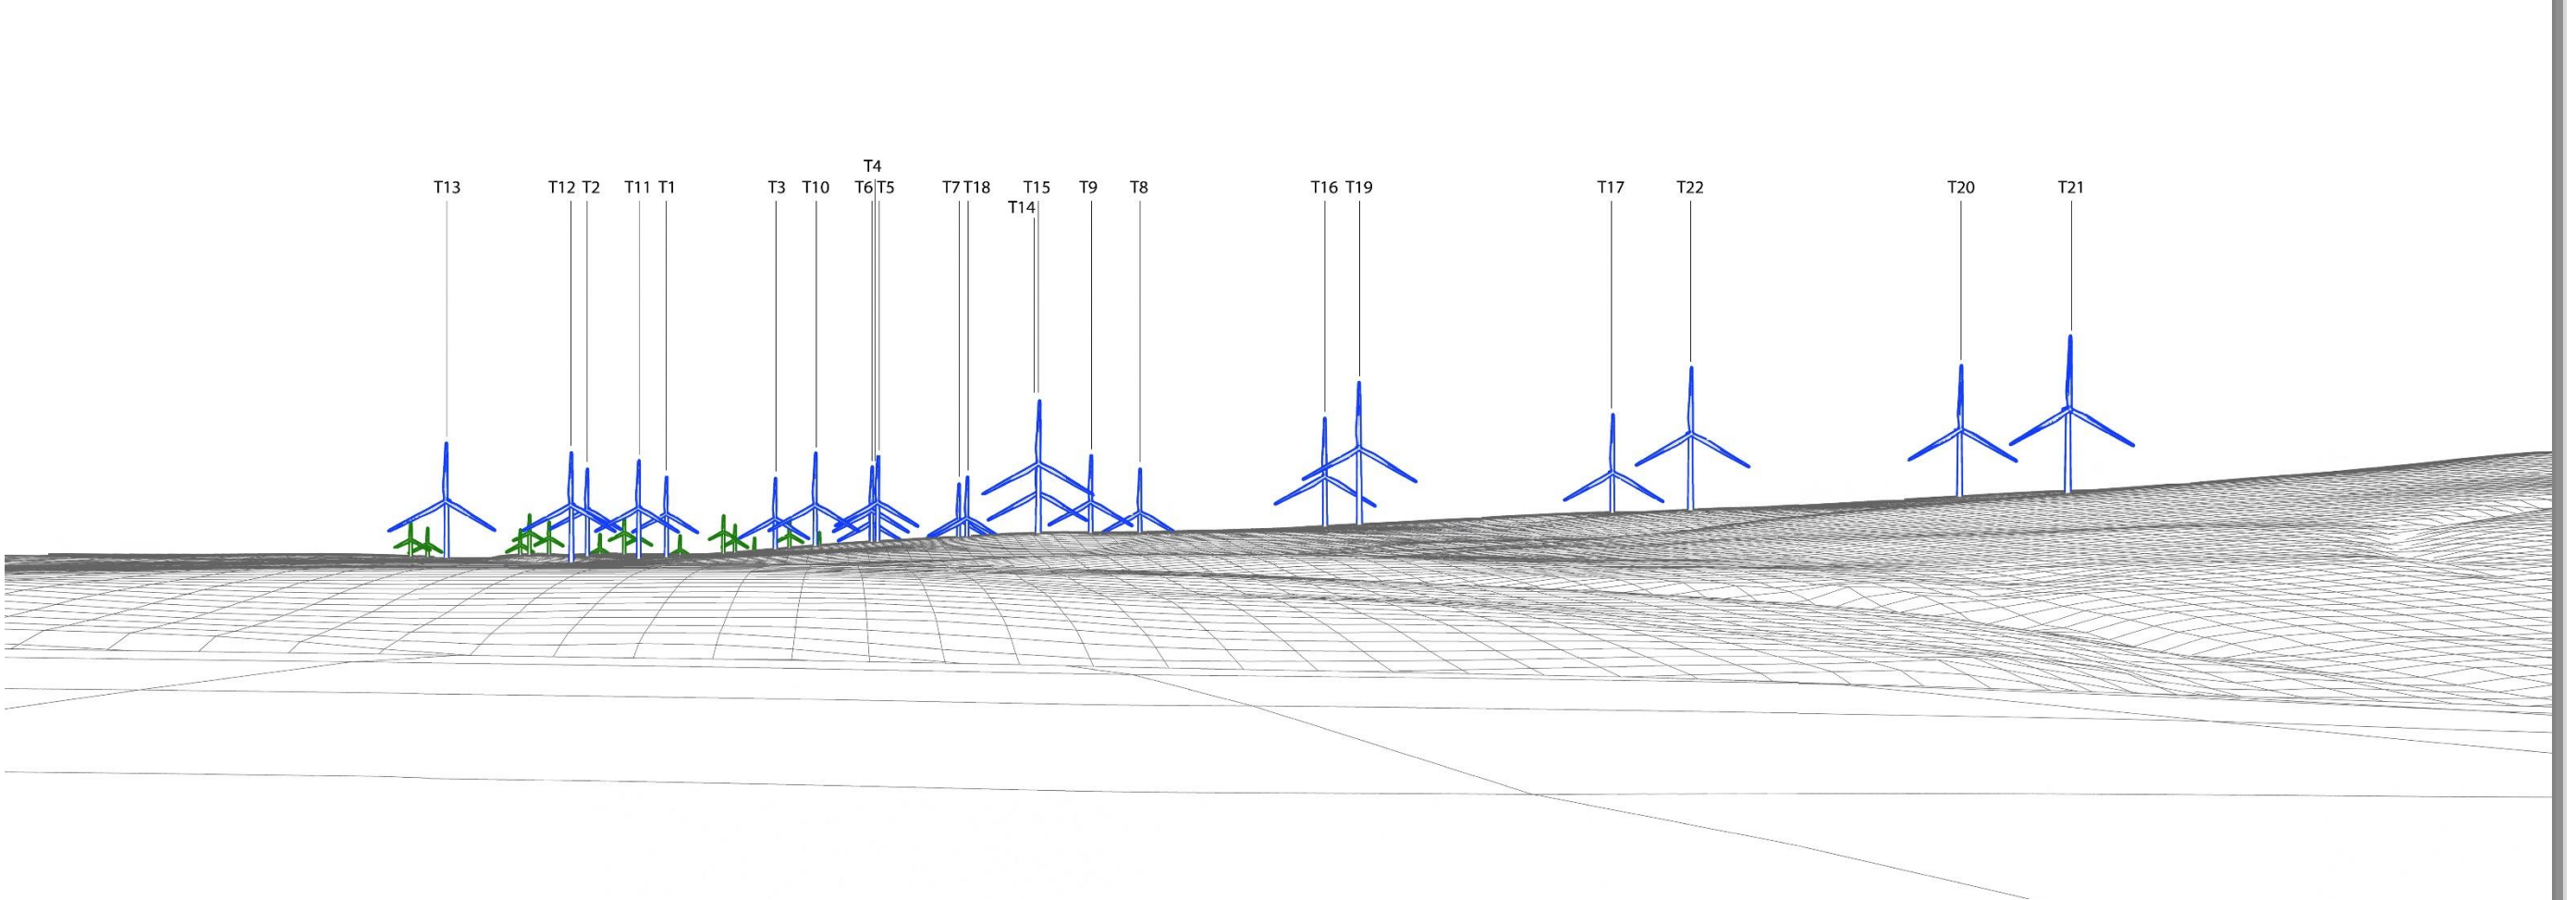

Existing View

Wireline

Photomontage of Proposal

SOLWAYBANK EXTENSION
WIND FARM

VIEWPOINT 6
B6318 NORTHWEST OF
CLAYGATE